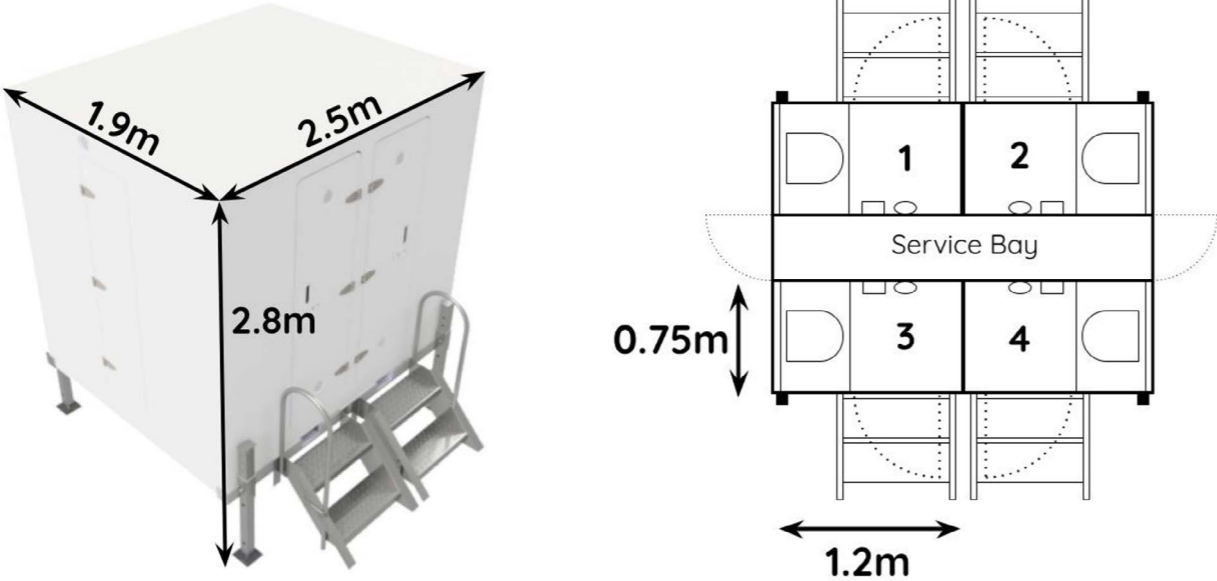

POD DIMENSIONS