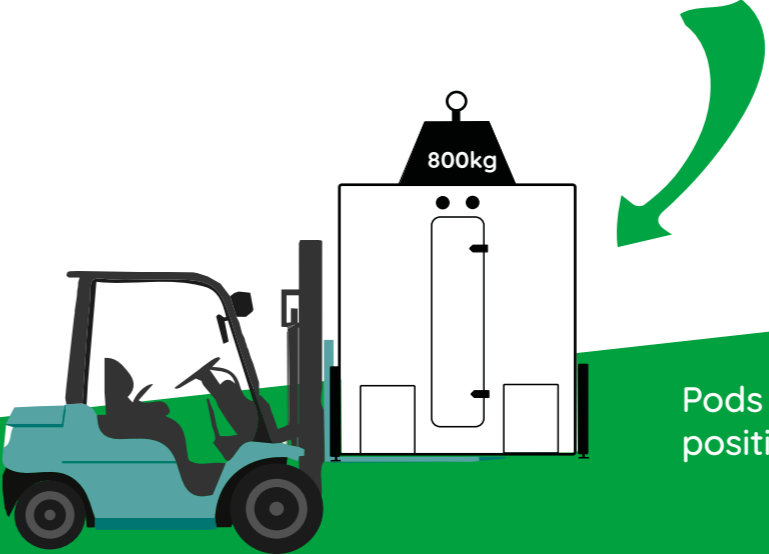

Unique features:

- A.** The Zen's electric flush button, is hygienic, quick and quiet
- B.** An extractor fan pulls odour right out of the bowl providing an odourless experience

POD DIMENSIONS

Each waterless pod has 4 generously sized cubicles with integrated lighting, toilet paper holders and hand sanitisers as standard.

TRANSPORT & SET UP

Pods can be transported up to 5 at a time, reducing both transport costs and carbon emissions.

Pods require a forklift on site to put in position plus mains or generator power.

240 volts
16 amps

ON SITE LAYOUT

A single pod, including service area to access the barrels, has a footprint of 4.5m x 3.3m

Multiple pods can be arranged to suit your requirements

OPERATING THE TOILETS

THE KIT

A kit consists of a liner and barrel, and has the capacity for approximately 100 flushes. The liner captures the waste in the bowl, and the barrel sits under the toilet containing the sealed waste safely.