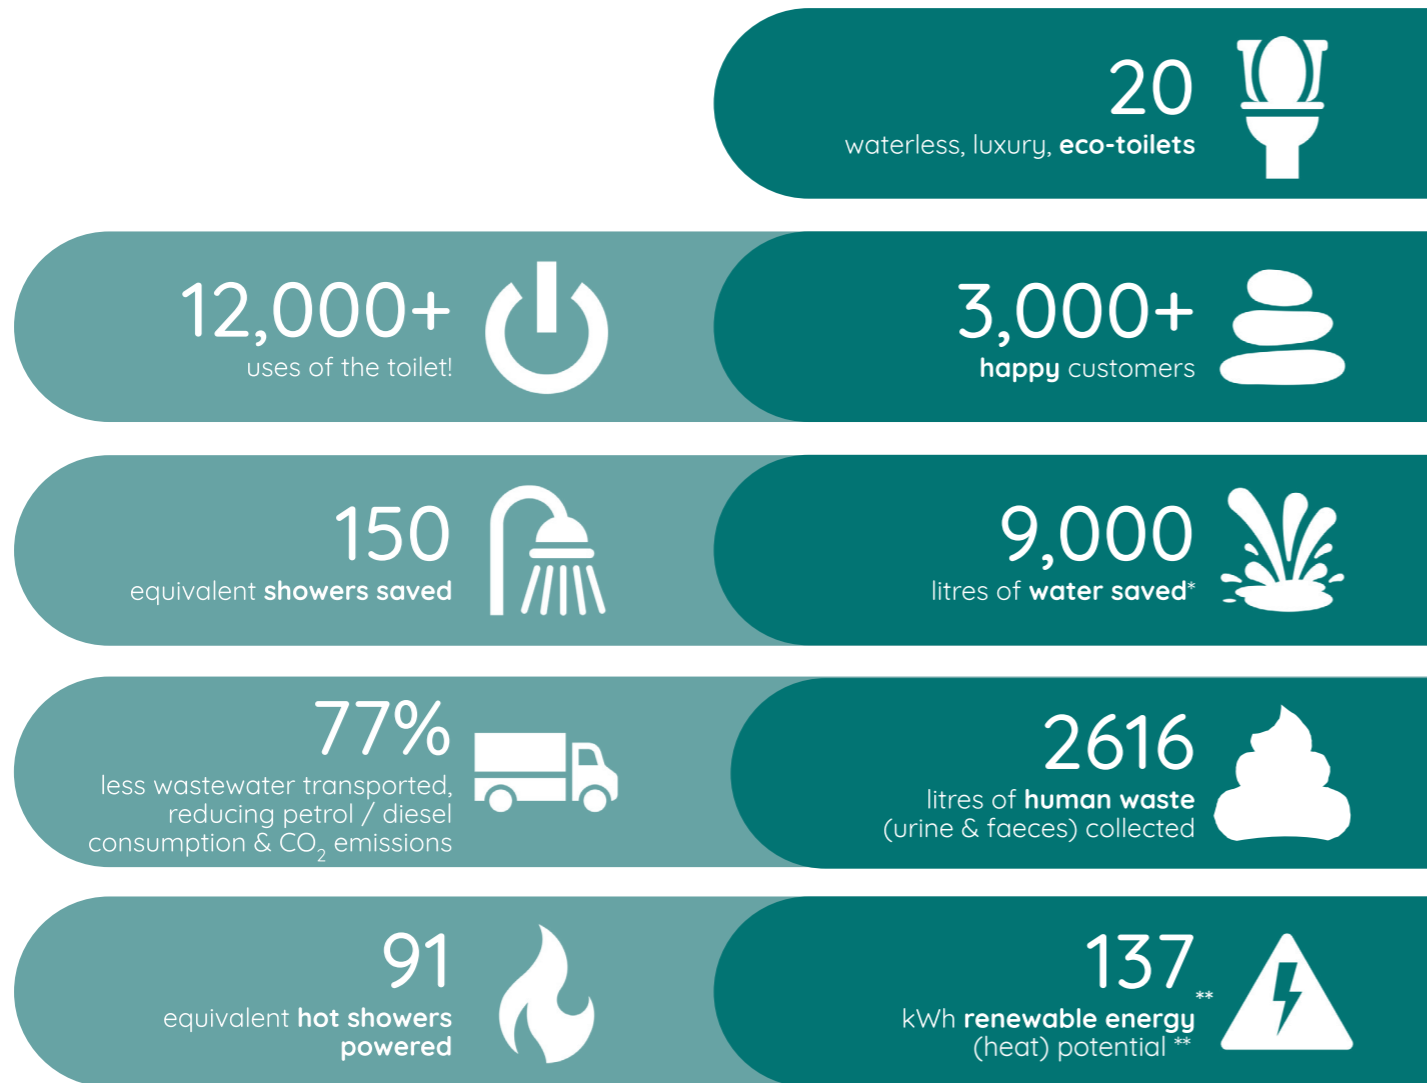

ENVIRONMENTAL IMPACT

The potential positive impact of using Loowatt's toilets to serve 1,000 customers a day over 3 days is summarised below.

* Compared to a vacuum flush average toilet using 0.75 litres per flush.