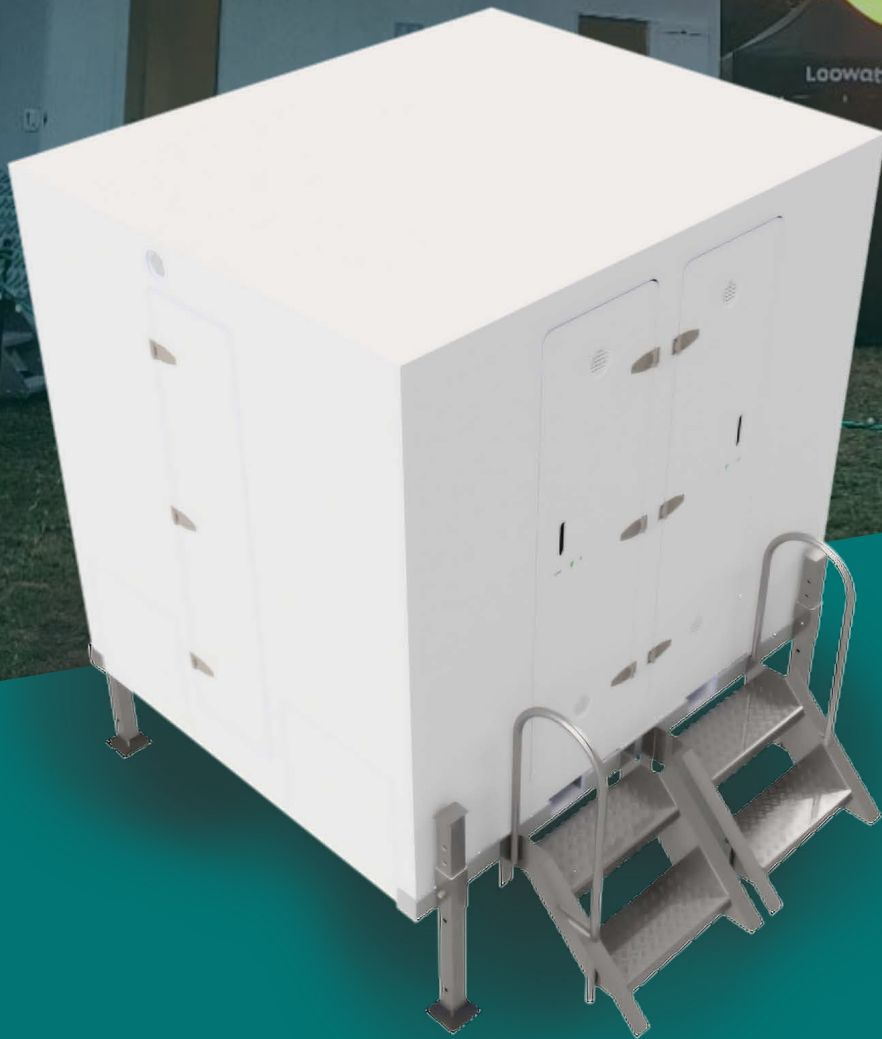

The A1 2+2 Loowatt Pod

A Brief Introduction

www.a1groupuk.com

A waterless toilet that combines
luxury and sustainability

Loowatt
Flush with Happiness

➔ **Anytime, anywhere, anyhow**

Loowatt's waterless technology means no requirements for large pump trucks, mains connection, or water storage. With easy set-up, servicing and waste removal, waste can be safely stored on site until it is collected, reducing on-site traffic.

Unique features:

- A.** The Zen's electric flush button, is hygienic, quick and quiet
- B.** An extractor fan pulls odour right out of the bowl providing an odourless experience

POD DIMENSIONS

Each waterless pod has 4 generously sized cubicles with integrated lighting, toilet paper holders and hand sanitisers as standard.

ON SITE LAYOUT

A single pod, including service area to access the barrels, has a footprint of 4.5m x 3.3m

Multiple pods can be arranged to suit your requirements

OPERATING THE TOILETS

THE KIT

A kit consists of a liner and barrel, and has the capacity for approximately 100 flushes. The liner captures the waste in the bowl, and the barrel sits under the toilet containing the sealed waste safely.