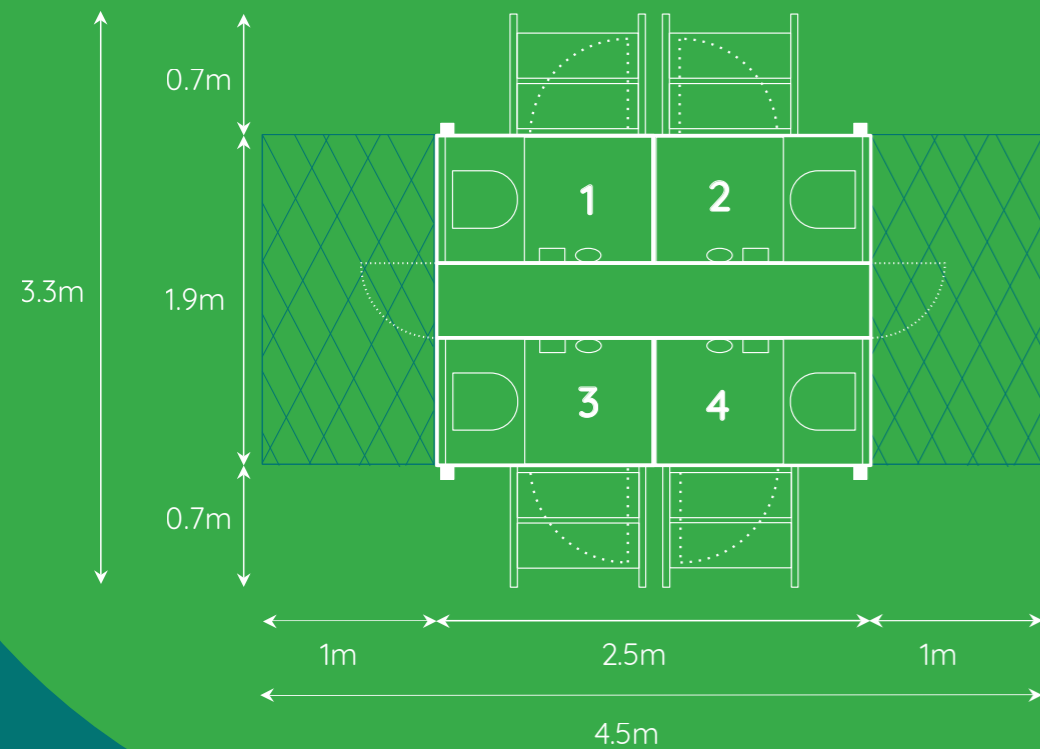

ON SITE LAYOUT

A single pod, including service area to access the barrels, has a footprint of 4.5m x 3.3m

Multiple pods can be arranged to suit your requirements

OPERATING THE TOILETS

THE KIT

A kit consists of a liner and barrel, and has the capacity for approximately 100 flushes. The liner captures the waste in the bowl, and the barrel sits under the toilet containing the sealed waste safely.